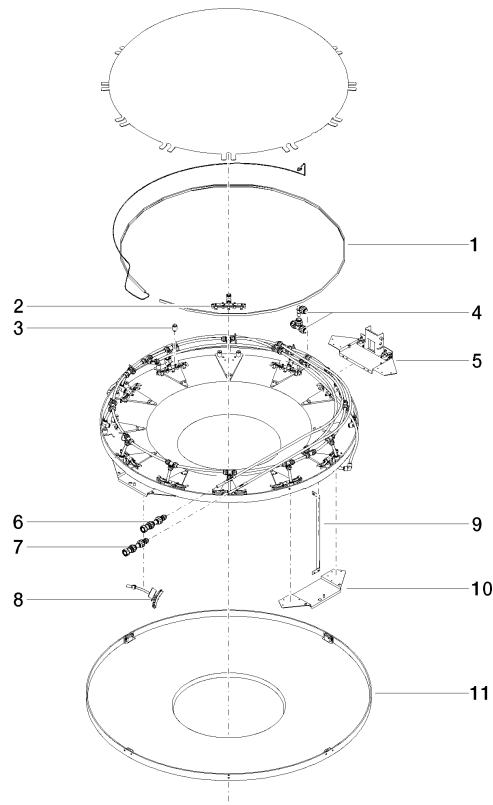

### 1x rain panel for ceiling installation

- Rain panel with 2 different spray modes
- AQUACIRCLE RAIN: Circular rain curtain, max. flow rate 6 l/min (at 3 bar)
- TEMPEST RAIN: Natural rain, max. flow rate 5 l/min (at 3 bar)
- RGBW LED ambient lighting
- Matt white cover, RAL 9003
- Outside diameter 48.8", opening diameter 17.7"
- with anti-scale system
- Provided by customer: Zigbee gateway

## Flow rate chart

**RAINMOON Rain panel with color light - Matte White**

41 615 979

**Spare parts list**

No.	Item Number	Name	Quantity used	Delivery time
1	90 10 01 183 01 90	lamp	1	2
2	90 17 09 056 01 90	jet module	12	60
3	90 18 40 222 00 90	adaptor	24	2
4	90 24 04 321 00 90	threaded connector	1	60
5	90 17 20 211 00 90	joint	1	60
6	90 24 04 346 01 90	connection AQUACIRCLE	1	2
7	90 24 04 346 02 90	connection TEMPEST	1	2
8	90 17 09 057 01 90	jet module	12	2
9	90 17 20 217 00 90	holder	4	60
10	90 17 20 216 00 90	holder	3	60
11	90 11 02 325 00 90	cover	1	2