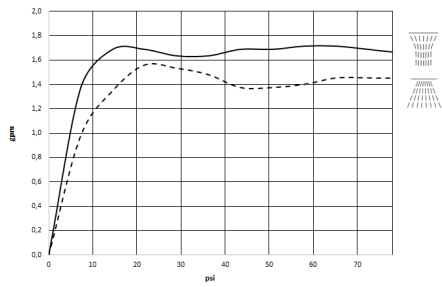

### 1x rain panel for ceiling installation

- Rain panel with 2 different spray modes
- AQUACIRCLE RAIN: Circular rain curtain, max. flow rate 6 l/min (at 3 bar)
- TEMPEST RAIN: Natural rain, max. flow rate 5 l/min (at 3 bar)
- RGBW LED ambient lighting
- Matt white cover, RAL 9003
- Outside diameter 48.8", opening diameter 17.7"
- with anti-scale system
- Provided by customer: Zigbee gateway

## Flow rate chart

**RAINMOON Rain panel with color light - Matte White**

41 615 979

**Spare parts list**

No.	Item Number	Name	Quantity used	Delivery time
1	90 10 01 183 01 90	lamp	1	2
2	90 17 09 056 01 90	jet module	12	60
3	90 18 40 222 00 90	adaptor	24	2
4	90 24 04 321 00 90	threaded connector	1	60
5	90 17 20 211 00 90	joint	1	60
6	90 24 04 346 01 90	connection AQUACIRCLE	1	2
7	90 24 04 346 02 90	connection TEMPEST	1	2
8	90 17 09 057 01 90	jet module	12	2
9	90 17 20 217 00 90	holder	4	60
10	90 17 20 216 00 90	holder	3	60
11	90 11 02 325 00 90	cover	1	2